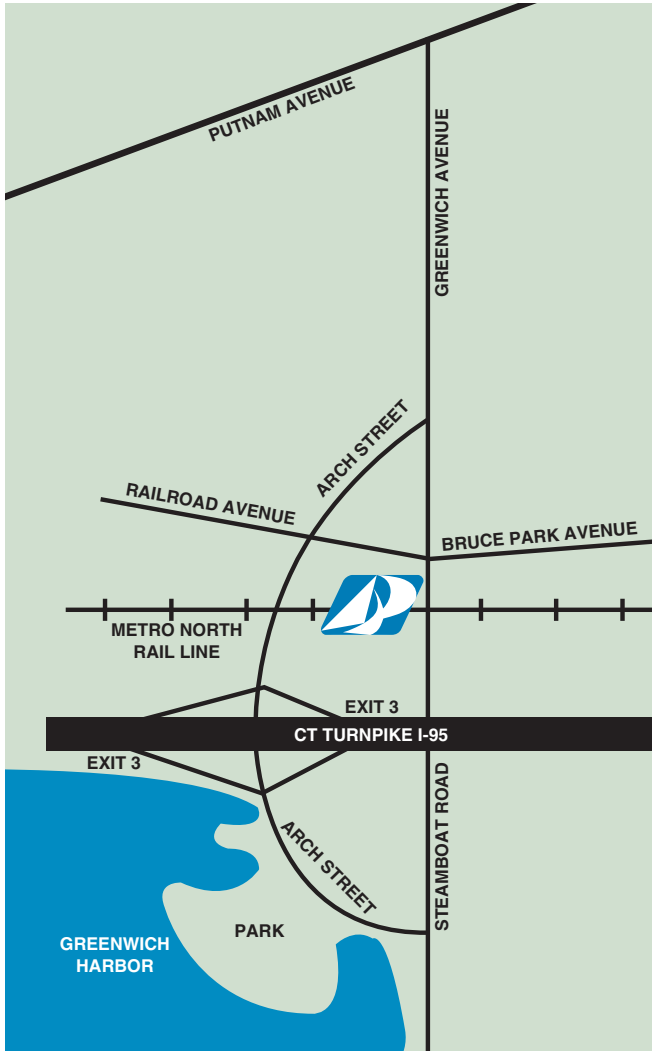

# DIRECTIONS TO GREENWICH PLAZA

### VIA CT TURNPIKE I-95

#### *North*

Exit 3 – Arch Street. Turn left off the exit ramp and go under the interstate. Keep to the right lane and turn right into the Greenwich Plaza entrance just before the railroad bridge.

#### *North or South*

Exit Greenwich Plaza by turning right out of the plaza parking area. Turn right on Steamboat Road. I-95 Northbound by turning right before the highway bridge; Southbound by turning left just after the highway bridge.